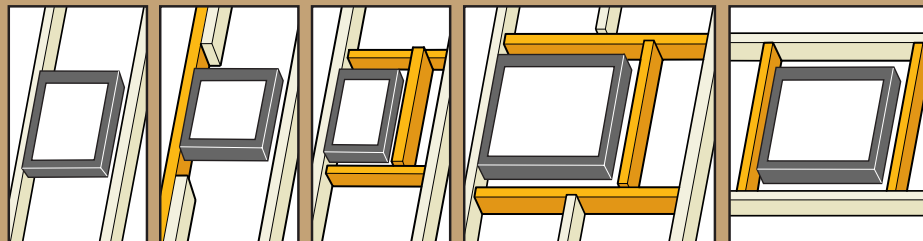

GGL/GGU

VELUX®