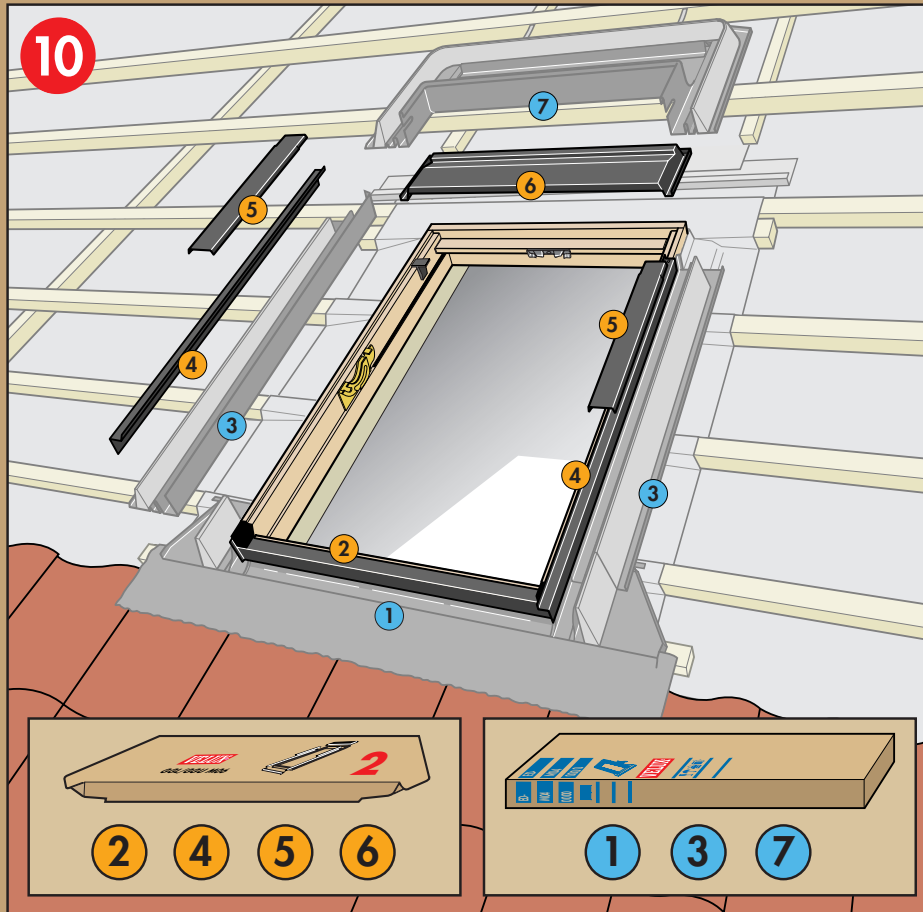

A: VELUX Österreich GmbH ☎ 02245/32 3 50	DK: VELUX Danmark A/S ☎ 45 16 45 16	J: VELUX-JAPAN LTD. ☎ 03-3478-8141	RO: VELUX FERESTRE DE MANSARDA ROMANIA s.r.l. ☎ 068 42 55 77 / 42 56 00
AUS: VELUX (AUSTRALIA) PTY. LTD. ☎ (02) 9550 3288	E: VELUX Spain S.A. ☎ (91) 353 00 90	LV: VELUX JUMTA LOGI SIA ☎ 75 48 993	RUS: VELUX ROSSIA ZAO ☎ (095) 737 75 20 ☎ (812) 324 25 27
B: VELUX Belgium ☎ (010) 42.09.09	EST: VELUX EESTI OÜ ☎ (2) 601 10 46	LT: UAB VELUX STOGO LANGAI ☎ (8-22) 709101	S: VELUX Svenska AB ☎ 042/144450
BG: VELUX BULGARIA EOOD ☎ 02/955 99 30	F: VELUX-FRANCE ☎ N° Azur 0 810 110 102	N: VELUX Norge AS ☎ 22 51 06 00	SK: VELUX SLOVENSKO, s.r.o. ☎ (02) 6531 6977
BiH: VELUX KROVNI PROZORI d.o.o. ☎ 71 406 434/441	FIN: VELUX Suomi Oy ☎ 09-887 0520	NL: VELUX NEDERLAND B.V. ☎ 030 - 6 629 629	SLO: VELUX SLOVENIJA d.o.o. ☎ 01 721 68 00
CDN: VELUX Canada Inc. ☎ 1 800 88-VELUX (888-3589)	GB: THE VELUX COMPANY LTD. ☎ 01 592 778 250	NZ: VELUX NEW ZEALAND LTD. ☎ 09-6344 126	USA: VELUX America Inc. ☎ 1-800-88-VELUX
CH: VELUX (SCHWEIZ) AG ☎ 062/289 44 44	H: VELUX MAGYARORSZÁG ☎ (06/1) 436 05 20	P: VELUX A/S, Sucursal em Portugal ☎ 21 847 94 01	YU: VELUX JUGOSLAVIJA d.o.o. ☎ 11 367 0468
CHN: VELUX (CHINA) CO., Ltd. ☎ 0316-607 27 27	HR: VELUX HRVATSKA d.o.o. ☎ 01/622 12 12	PL: VELUX-POLSKA Sp. z o.o. ☎ (22) 337 70 70	
CZ: VELUX ČR, s.r.o. ☎ (05) 45 21 42 50	I: VELUX Italia s.p.a. ☎ 045/6173666	RA: VELUX ARGENTINA S.A. ☎ 0 114 711 5666	
D: VELUX Deutschland GmbH ☎ 0180-333 33 99	IRL: THE VELUX COMPANY LTD. ☎ (01) 848 8775	RCH: VELUX CHILE LTDA. ☎ 231.18.24	

www.VELUX.com

Installation instructions for roof window GGL/GGU. Order no. VAS 450605-1001