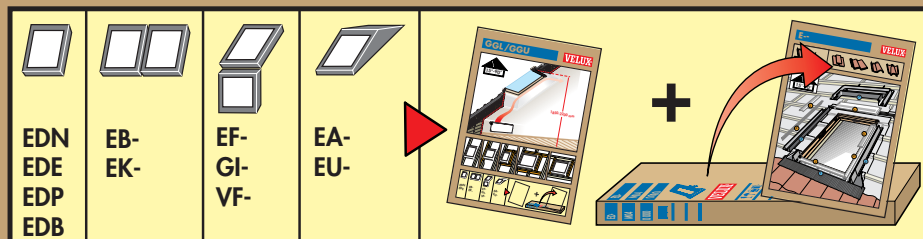

GGL/GGU

VELUX®