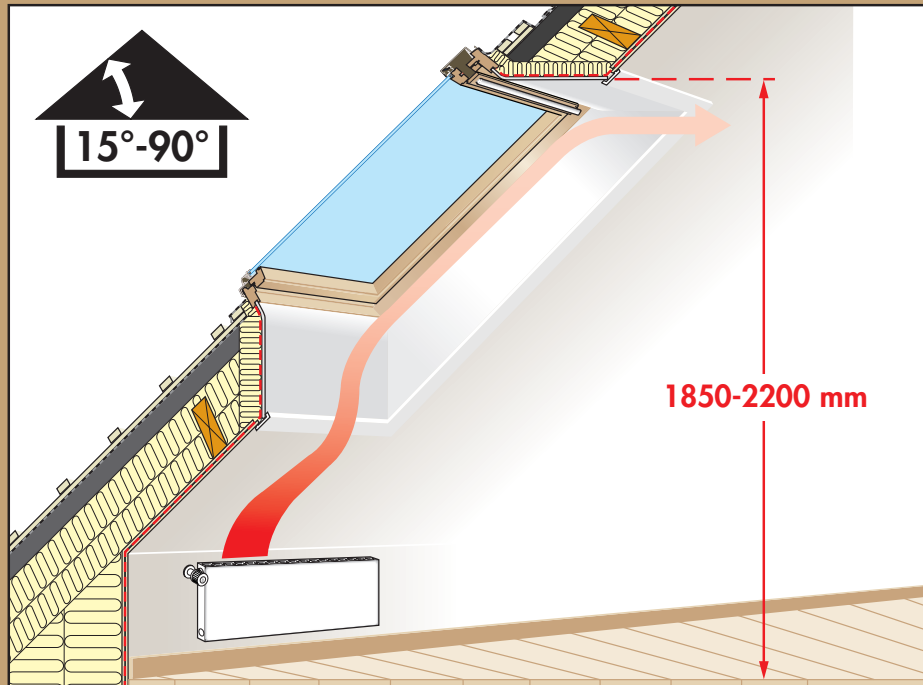

GGL/GGU

VELUX®